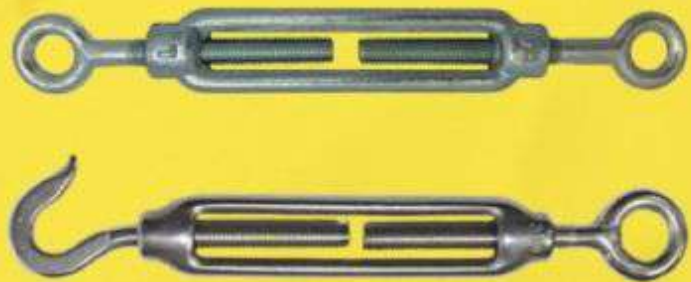

Applications:

- **Rigging and Lifting Operations**
- **Marine and Boating**
- **Construction and Building**
- **Sports and Outdoor Activities**
- **General Purpose Tensioning**